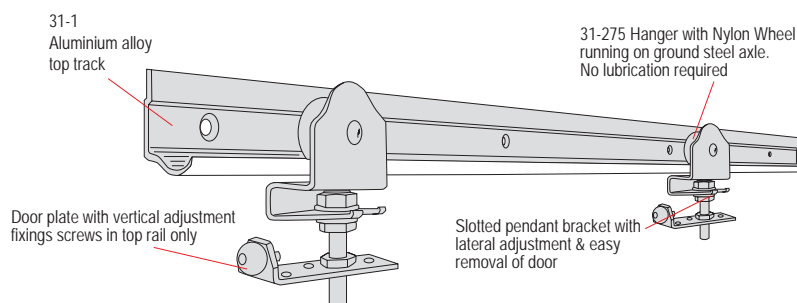

Coburn Sliding Door Gear

Interior Sliding Door Gear

Internal sliding door gear for domestic and similar use. Contents Per Set: 1 length of aluminium top track, 1 pair adjustable hangers, door guide, door stops, installation details and all screws.

House One 2 1/2' - 3' (45KG)

Side fixing doors 750mm to 900mm wide.
HC2

Flyaside Panther Sliding Door Gear

Internal straight sliding door gear for houses, offices, schools etc. For sturdy reliable operation. Contents per set: 1 Ball bearing top assembly with door plates and pendant bolts, door channel, floor guide, 2 door stops, installation details and all screws.

Flyaside Panther 2' - 2 1/2' (54KG)

For doors 600mm to 750mm wide.
HC2P

Flyaside Panther 2 1/2' - 3' (54KG)

For doors 750mm to 900mm wide.
HC3P

Flyaside Panther 3' - 3 1/2' (54KG)

For doors 900mm to 1050mm wide.
HC4P