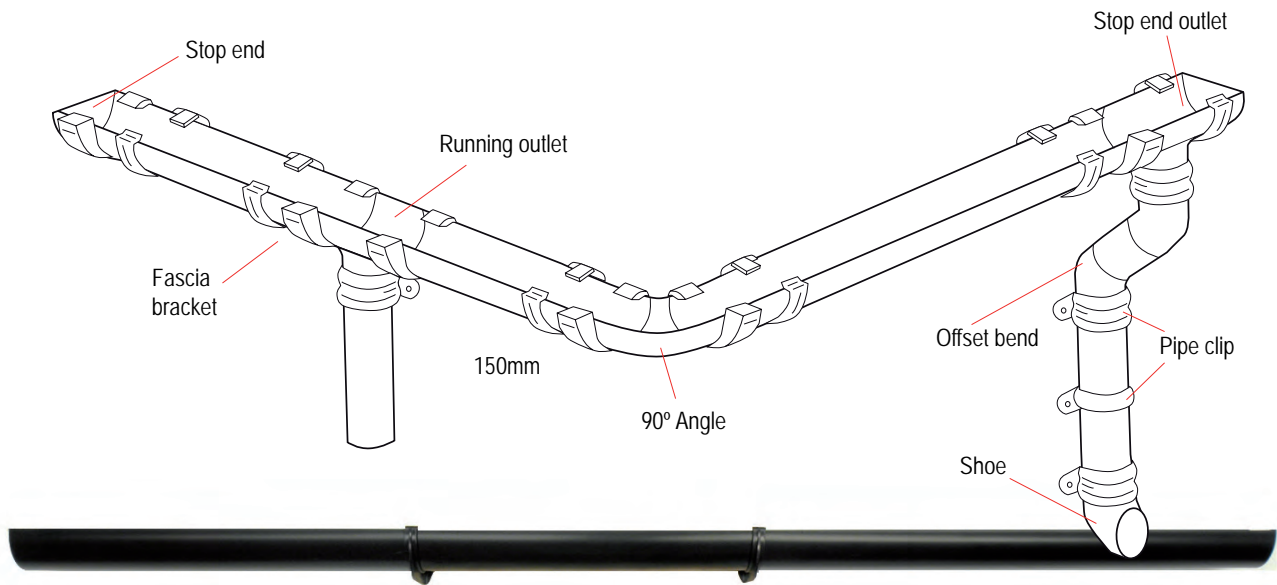

Branches

RY252	67.5° x 68MM
SY33	87.5° x 81MM

Hopper Head

RH252

Marley Rainwater Systems

PVC Gutter Fittings

PVC Gutter

RGH502 2MTR Gutter 125MM