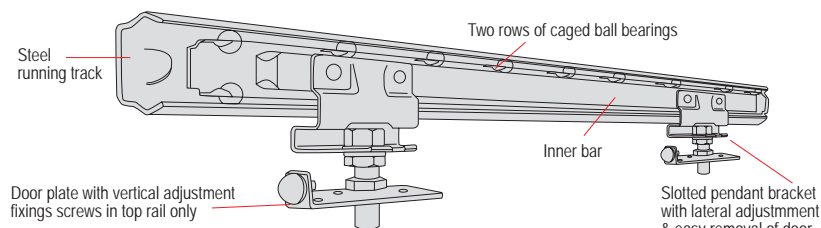

Flyaside Channel 42-1

Per Foot
HC42124

Twin 60 Wardrobe Sliding Door Gear

Top hung track system for wardrobes, cupboards and similar doors. for light domestic use. Content Per Set: 2 lengths of top track, hangers, nylon guides, finger pulls, door stops and all screws.