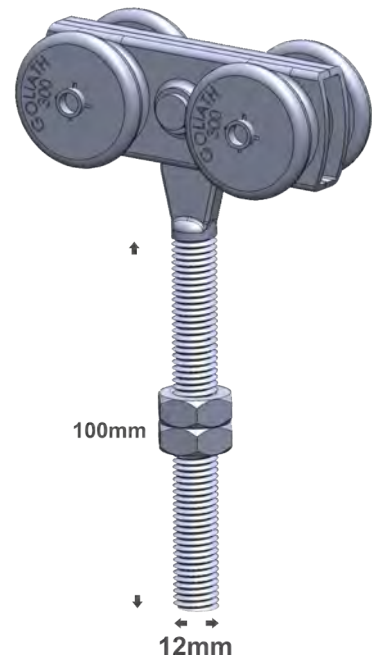

Goliath 300kg Series (Door Weight 300Kg)

G300 3Mtr Goliath Track (300KG)
G3006M 6Mtr Goliath Track (300KG)
(Door Weight 300Kg)

G250D Goliath G300 Double Roller
(300KG) Long Stem