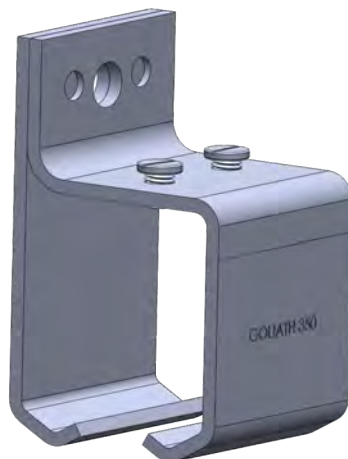

G353 Goliath G350 Joint Bracket