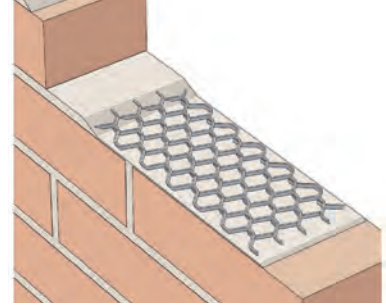

Expanding Metal Roll
76425115 100MM X 20MTR
76525175 175MM X 20MTR
76625225 225MM X 20MTR