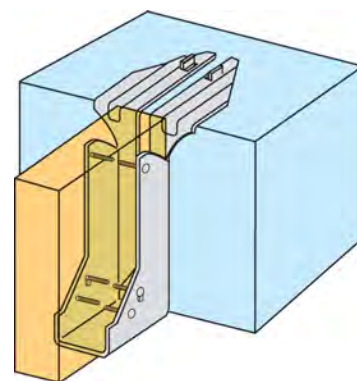

Joist Hangers & Beads

Stainless Steel Wall Starter

WALLSTR90SS 65MM (Pair)

Plastic Concrete Expansion Joint

PCC50 5MTR

**Joist Hanger
(Timber to Timber)**

JHSS 44MM Speedy
JHTB 75MM Speedy

**Joist Hanger
(Timber to Block)**