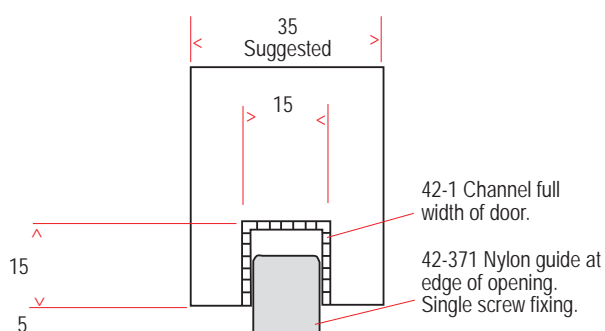

Flyaside Channel 42-1

Per Foot
HC42124

Twin 60 Wardrobe Sliding Door Gear

Top hung track system for wardrobes, cupboards and similar doors. for light domestic use. Content Per Set: 2 lengths of top track, hangers, nylon guides, finger pulls, door stops and all screws.

TWIN 60 2 DOORS 4' (27KG)

For 2 doors within 1.2m opening. HC4T

TWIN 60 2 DOORS 5' (27KG)

For 2 doors within 1.5m opening. HC5T

TWIN 60 2 DOORS 6' (27KG)

For 2 doors within 1.8m opening. HC6T

TWIN 60 3 DOORS 8' (27KG)

For 3 doors within 2.4m opening. HC8T