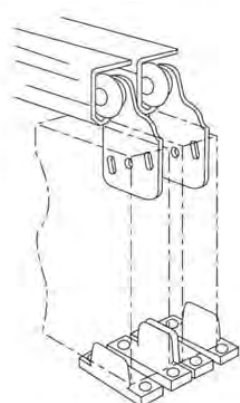

Flyaside Channel 42-1

Per Foot
HC42124

Twin 60 Wardrobe Sliding Door Gear

Top hung track system for wardrobes, cupboards and similar doors. for light domestic use. Content Per Set: 2 lengths of top track, hangers, nylon guides, finger pulls, door stops and all screws.

TWIN 60 2 DOORS 4' (27KG)

For 2 doors within 1.2m opening. HC4T

TWIN 60 2 DOORS 5' (27KG)

For 2 doors within 1.5m opening. HC5T

TWIN 60 2 DOORS 6' (27KG)

For 2 doors within 1.8m opening. HC6T

TWIN 60 3 DOORS 8' (27KG)

For 3 doors within 2.4m opening. HC8T