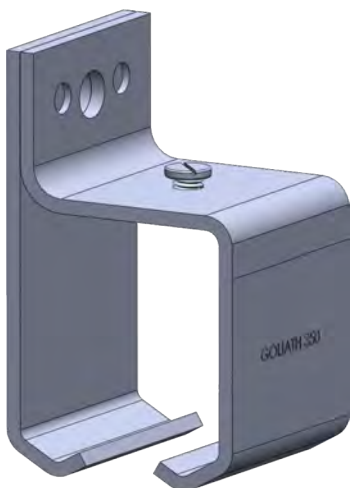

G300JB
 Goliath 300KG Joint Bracket

G300S
 Goliath 300KG Door Stop

Goliath 350kg Series (Door Weight 350Kg)

G3493 Mtr Goliath
G350 Track (350KG)

G350 6Mtr Goliath
G350 Track (350KG)
(Door Weight 350Kg)

G351 Goliath G351
350KG Double Roller