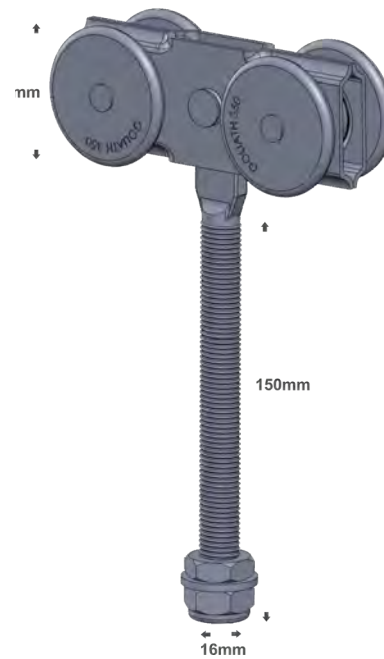

G300JB
 Goliath 300KG Joint Bracket

G300S
 Goliath 300KG Door Stop

Goliath 350kg Series (Door Weight 350Kg)

G3493 Mtr Goliath
G350 Track (350KG)

G350 6Mtr Goliath
G350 Track (350KG)
(Door Weight 350Kg)

G351 Goliath G351
350KG Double Roller